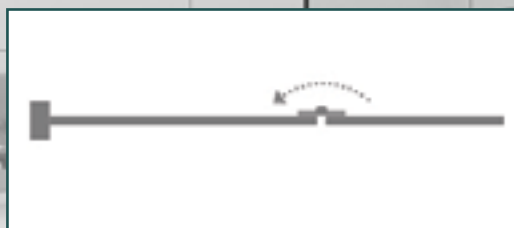

Bath Panel

Series

pivotech

Claro Bath Panel

the Pivotech fixed & swing bath panel

*Inherent style
with quality design*

- fixed and swing panel
- 1500mm x 1000mm
- main panel 600mm wide
- inwards swinging second panel
- second panel can be fitted to left or right

- modern square design
- easy to clean
- minimal aluminium and hardware design, allowing maximum glass plane
- superior quality solid brass hinges

Mono Bath Panel

the Pivotech single bath panel

*Easy to clean,
fresh elegance*

- single swing panel
- 1500mm x 800mm
- 6mm toughened glass
- positive centralising mechanism
- 180° swing action
- spray flap to minimise splash
- wide back wall channel for positive fixing
- fully assembled for install