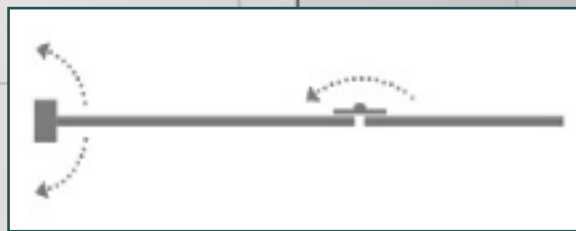

Duo Bath Panel

the Pivotech multi-fold bath panel

*budget friendly,
space friendly,
family friendly*

- multi-fold panels
- 1500mm x 1000mm
- 6mm toughened glass
- positive centralising mechanism
- 180° swing panel

- spray flap for bottom and between glass
- reversible patch fittings
- wide back wall channel for positive fixing
- fully assembled for install